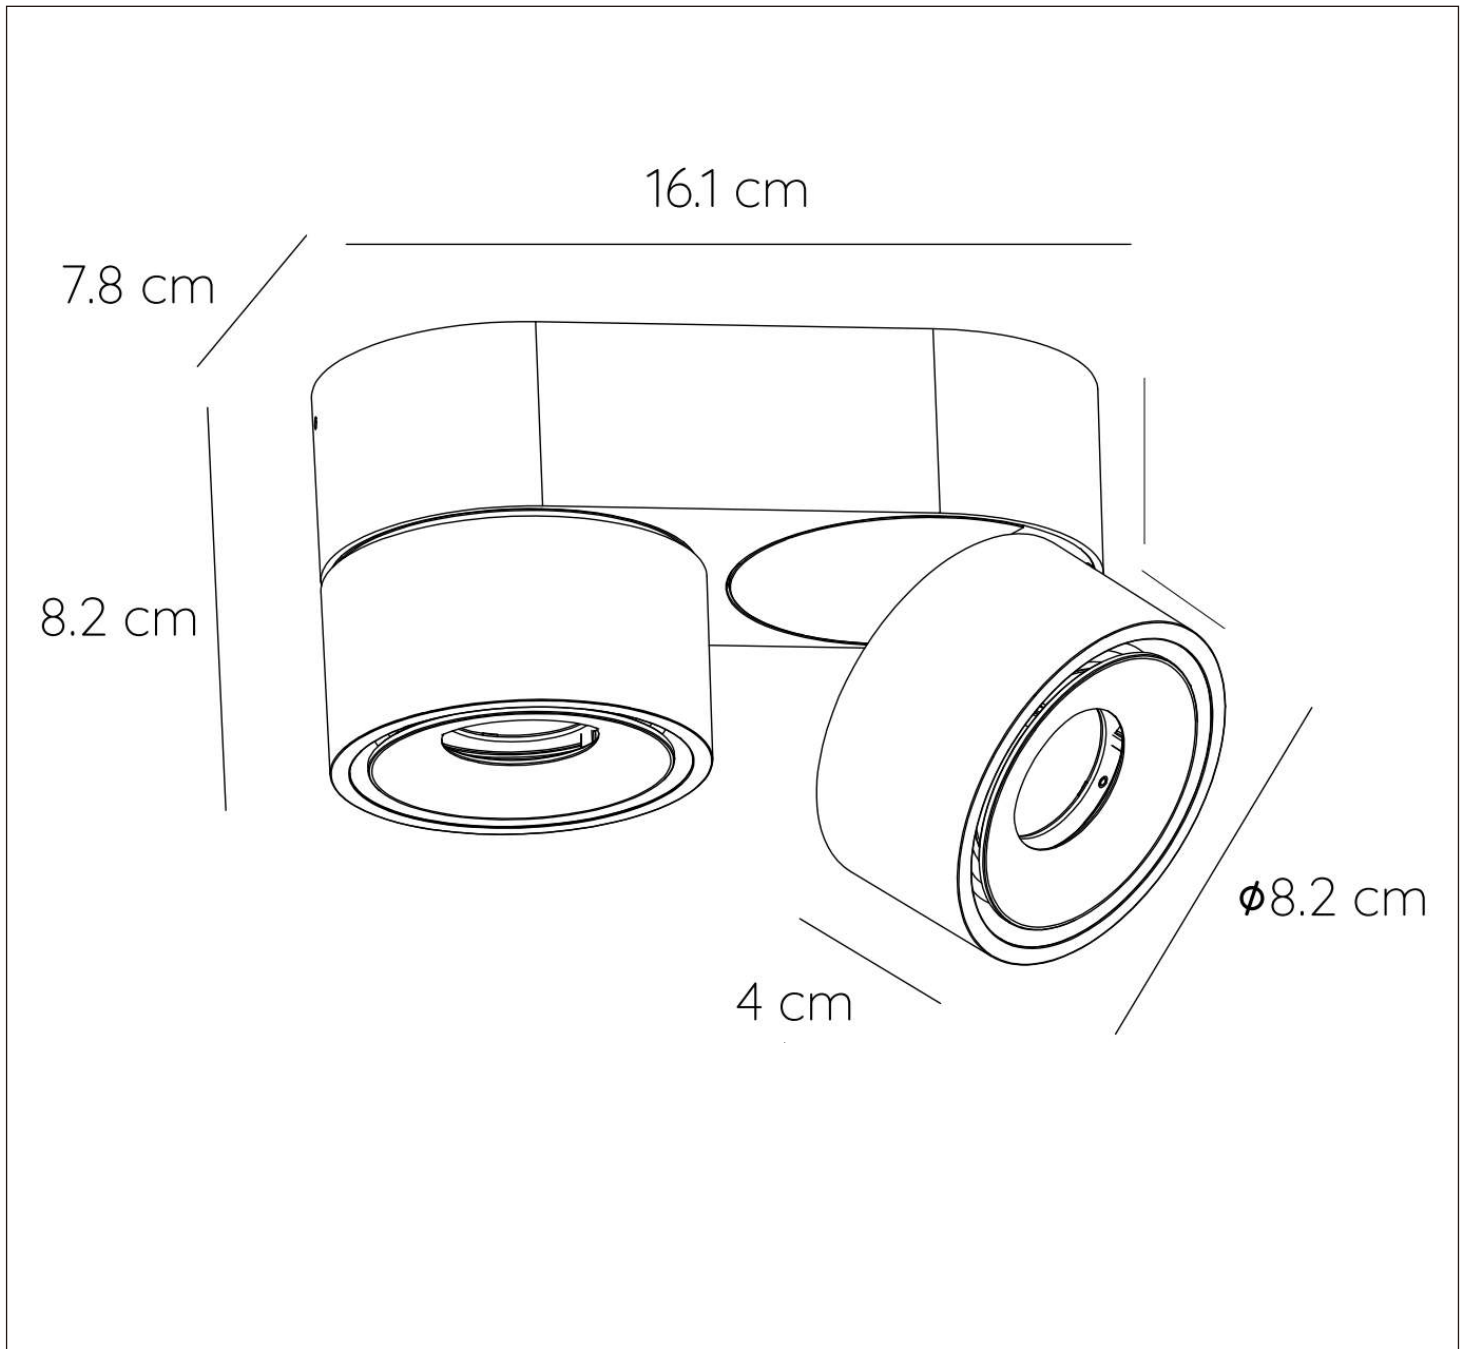

YUMIKO

Item number : 35911/16/31

EAN code : 5411212351685