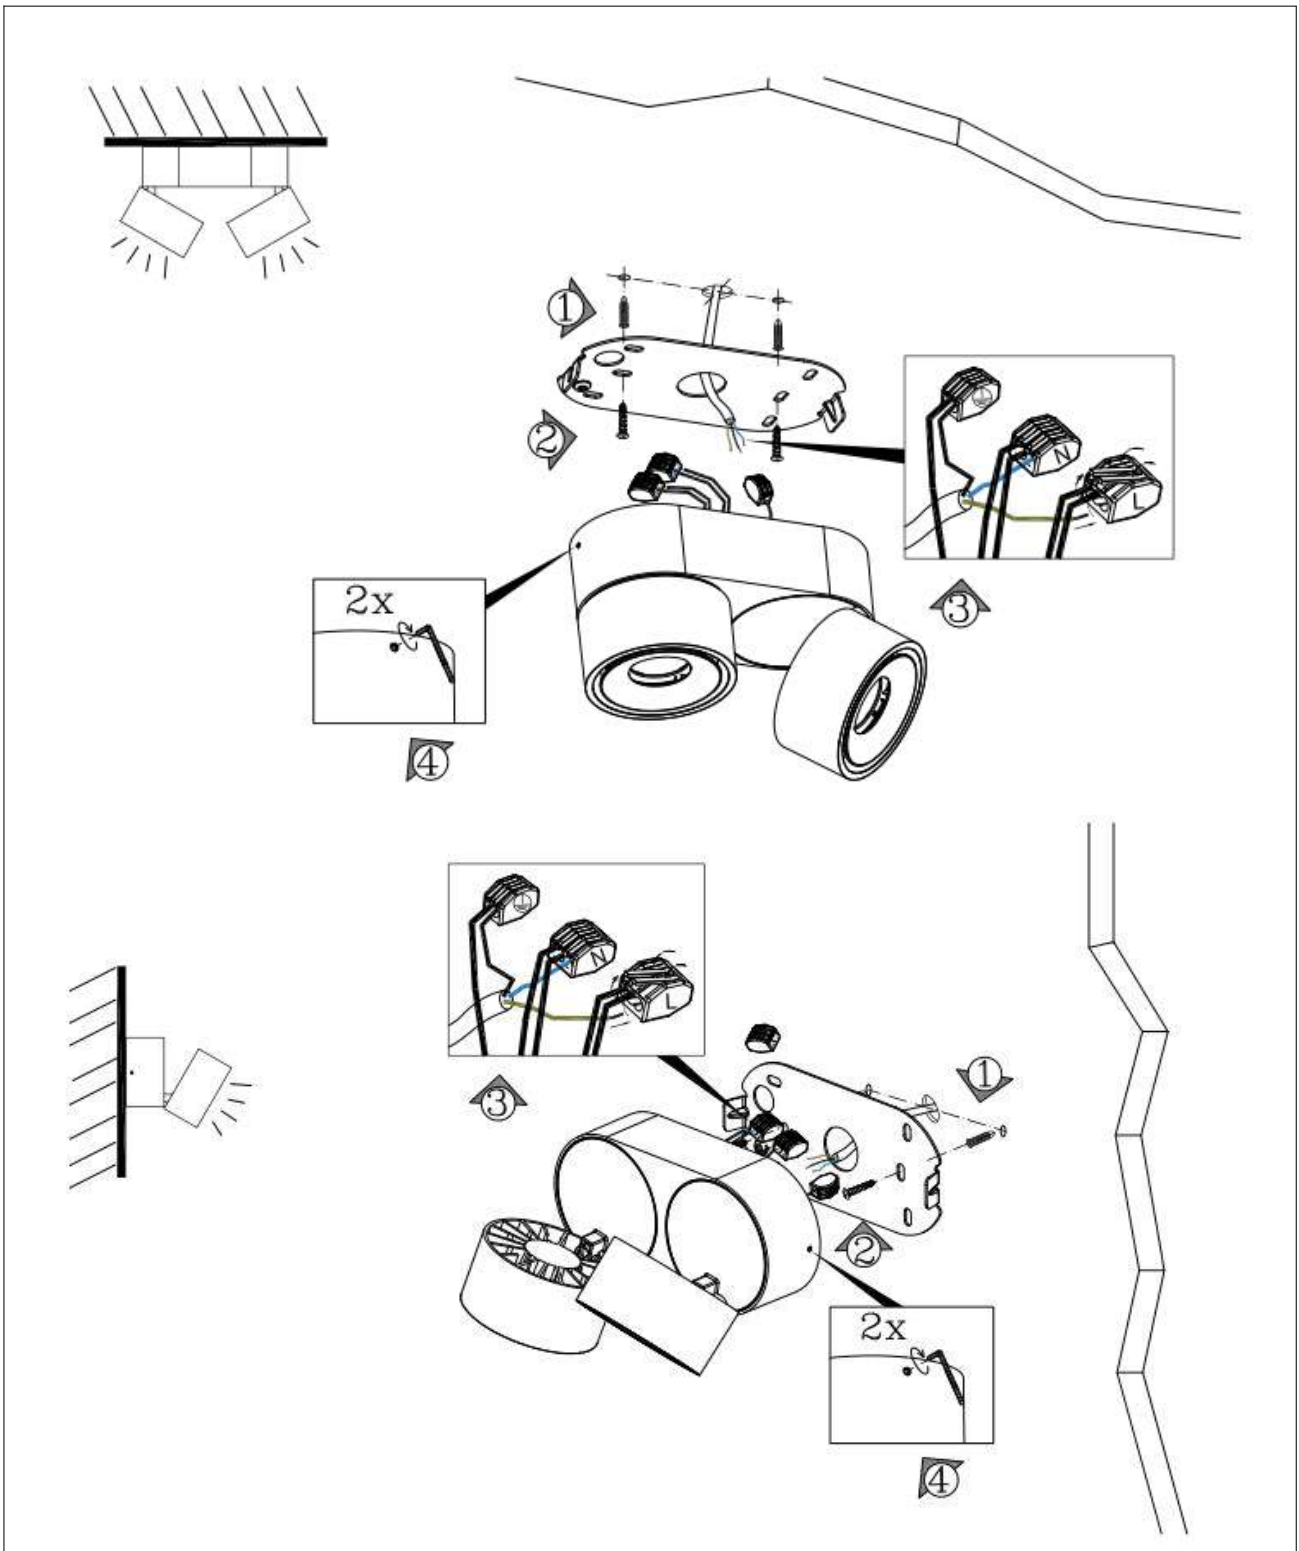

LUCIDE

INSTALLATION DRAWING SPECIFICATIONS

Dit product bevat een lichtbron van energie-efficiëntieklasse G
Ce produit contient une source lumineuse de classe énergétique G
This product contains a light source of energy efficiency class G
Dieses Produkt enthält eine Lichtquelle der Energieeffizienzklasse G
Ten produkt zawiera ród o wiat a o klasie efektywno ci energetycznej G